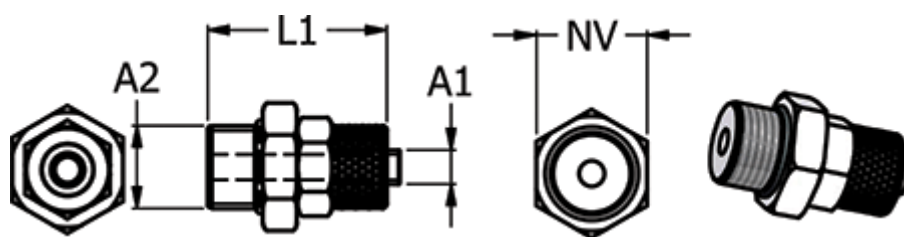

Article number: 586111148V

Description: Push-on fitting 11.1014-8, metal Ø8/6-G 1/4"  
Straight connector

## Measures

Hose diameter A1	= 8/6
L1	= 27
NV	= 16
Thread A2	= G 1/4"